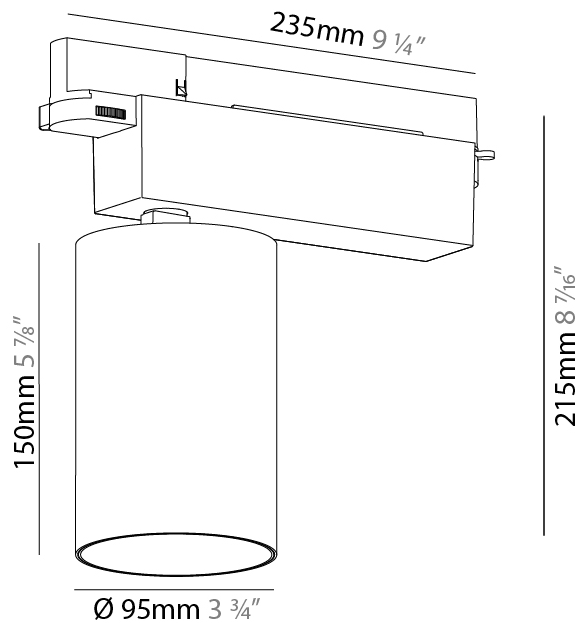

GENERAL

Series: Centriq
Subseries: Centriq 95
Brand: Prolicht
Division: Architectural
Mounting Type: Track
Mounting Location: Ceiling
Subcategory: Spots

PHYSICAL

Shape: Cylinder
Diameter (mm): 95
Diameter (in): 3 3/4
Length (mm): 235
Length (in): 9 1/4
Height (mm): 150
Height (in): 5 7/8
Light Distribution: Adjustable / Direct
Weight (kg): 1.495
Weight (lbs): 3.3
Fixture Finish: SSR / BKV / CWI / CRY / HAB / UFT / ITA / RUA / FTG / MYG / LOD / PUS / FRO / FUP / KIA / POP / BLS / SPG / MEY / GOH / GUM / CHC / COM / ABZ / JAG / OBR / MOS / ROR
Fixture Material: Aluminum

ELECTRICAL

Lamp Type: LED (Zhaga Standard)
Input Wattage (W): 18
Total Output Wattage (W): 16.4
Dimming: Tri-Mode (Non-Dimming and Phase Dimming (120Vac only) and 0-10V Dimming)
Driver Included: Yes
Driver Location: Integrated
Driver Type: Constant Current - Universal
Driver Class: Class 2
Input Voltage (V): 120 - 277
Constant Current (MA): 500

LED

Number of LEDs: 1
Color Temperature (°K): 2700 / 3000 / 3500 / 4000
Max. Delivered Lumen (lm): 1567 / 1666 / 1719 / 1754
Nominal Lumen (lm): 2271 / 2414 / 2491 / 2542
CRI: >90 CRI
Lamp Life (hrs): 50000
Upon Request: Special Color Temperature Special Led

OPTICAL

Reflector: 18 / 26 / 40
Adjustability: Rotational 340°; Tilt 90°
Upon Request: Special Beam Angles

RATINGS AND CERTIFICATIONS

Certified By: Certified for North American Standards
IP rating: IP20