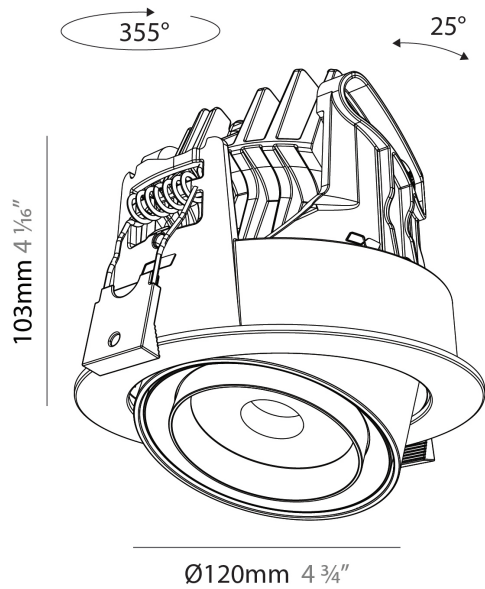

GENERAL

Series: Centriq
Subseries: Centriq Round Flex Adjustable
Brand: Prolicht
Division: Architectural
Mounting Type: Recessed
Mounting Location: Ceiling
Subcategory: Spots

PHYSICAL

Shape: Cylinder
Diameter (mm): 120
Diameter (in): 4 ¾
Height (mm): 105
Height (in): 4 ⅛
Min. Recessing Depth (mm): 120
Min. Recessing Depth (in): 4 ¾
Light Distribution: Adjustable / Direct
Weight (kg): 0.666
Fixture Finish: SSR / BKV / CWI / CRY / HAB / UFT / ITA / RUA / FTG / MYG / LOD / PUS / FRO / FUP / KIA / POP / BLS / SPG / MEY / GOH / GUM / CHC / COM / ABZ / JAG / OBR / MOS / ROR
Fixture Material: Aluminum
Cut-out Measurements: Dia. 112mm / 4 7/16"

ELECTRICAL

Lamp Type: LED (Zhaga Standard)
Input Wattage (W): 20.5
Total Output Wattage (W): 18.1
Dimming: Tri-Mode (Non-Dimming and Phase Dimming (120Vac only) and 0-10V Dimming)
Driver Included: Yes
Driver Location: Recessed Housing
Driver Type: Constant Current - Universal
Driver Class: Class 2
Housing: ENCP 3
Input Voltage (V): 120 - 277
Constant Current (MA): 500

LED

Color Temperature (°K): 2700 / 3000 / 3500 / 4000
Max. Delivered Lumen (lm): 1201 / 1294 / 1346 / 1373
Nominal Lumen (lm): 1668 / 1797 / 1869 / 1907
CRI: >90 CRI
Lamp Life (hrs): 50000

OPTICAL

Beam Angle: 18 - 46
Adjustability: Rotational 350° / Tilt 25°

RATINGS AND CERTIFICATIONS

Certified By: CSA Certified to UL and CSA Standards
IP rating: IP20